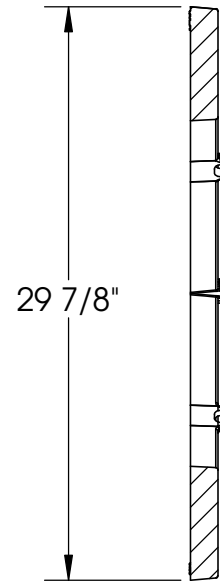

# 8972/8952 PLAZA Tree Grate Set

SECTION B-B

SECTION A-A

**Product Number**  
 00895231C02

**Design Features**

- Materials  
 Tree Grate  
 Gray Iron (CL35B)
- Tree Grate  
 Gray Iron (CL35B)

- Design Load  
 Non-Traffic
- Open Area  
 88 SQ.IN.
- Coating  
 Undipped
- √ Designates Machined Surface

**Certification**

- 
- ADA
- ASTM A48
- Country of Origin: USA

**Major Components**

- 00895231
- 00897231

**Drawing Revision**

- 7/31/2013 Designer: MAH
- Revised By:

**Disclaimer**

Weights (lbs/kg), dimensions (inches/mm) and drawings provided for your guidance. We reserve the right to modify specifications without prior notice.