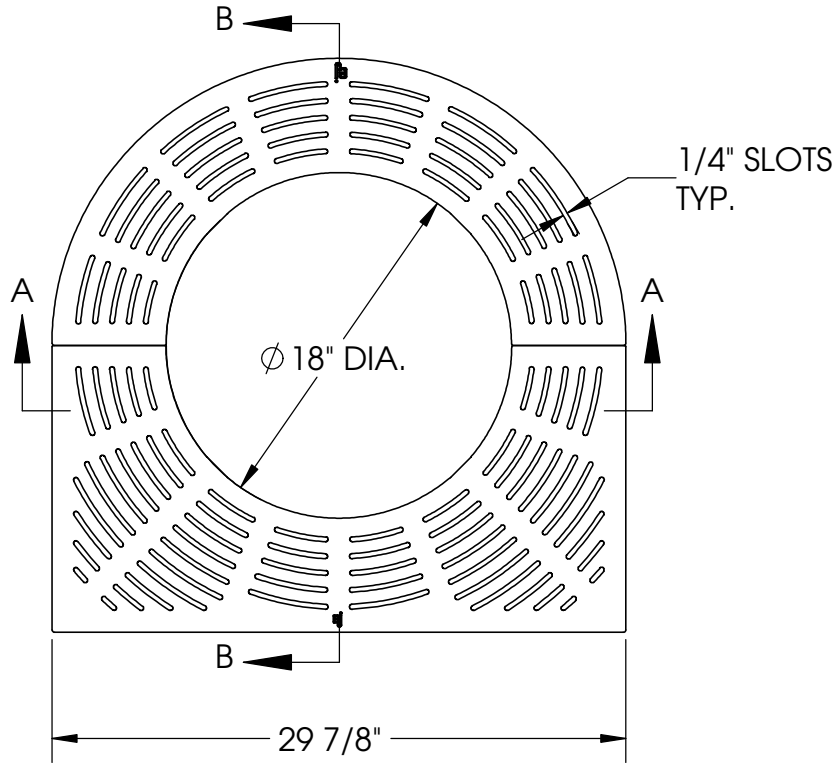

# 8972/8952 PLAZA Tree Grate Set

SECTION B-B

SECTION A-A

**Product Number**  
 00895231C02

**Design Features**

- Materials  
 Tree Grate  
 Gray Iron (CL35B)
- Tree Grate  
 Gray Iron (CL35B)

- Design Load  
 Non-Traffic
- Open Area  
 88 SQ.IN.
- Coating  
 Undipped
- √ Designates Machined Surface

**Certification**

- 
- ADA
- ASTM A48
- Country of Origin: USA

**Major Components**

- 00895231
- 00897231

**Drawing Revision**

- 7/31/2013 Designer: MAH
- Revised By:

**Disclaimer**

Weights (lbs/kg), dimensions (inches/mm) and drawings provided for your guidance. We reserve the right to modify specifications without prior notice.